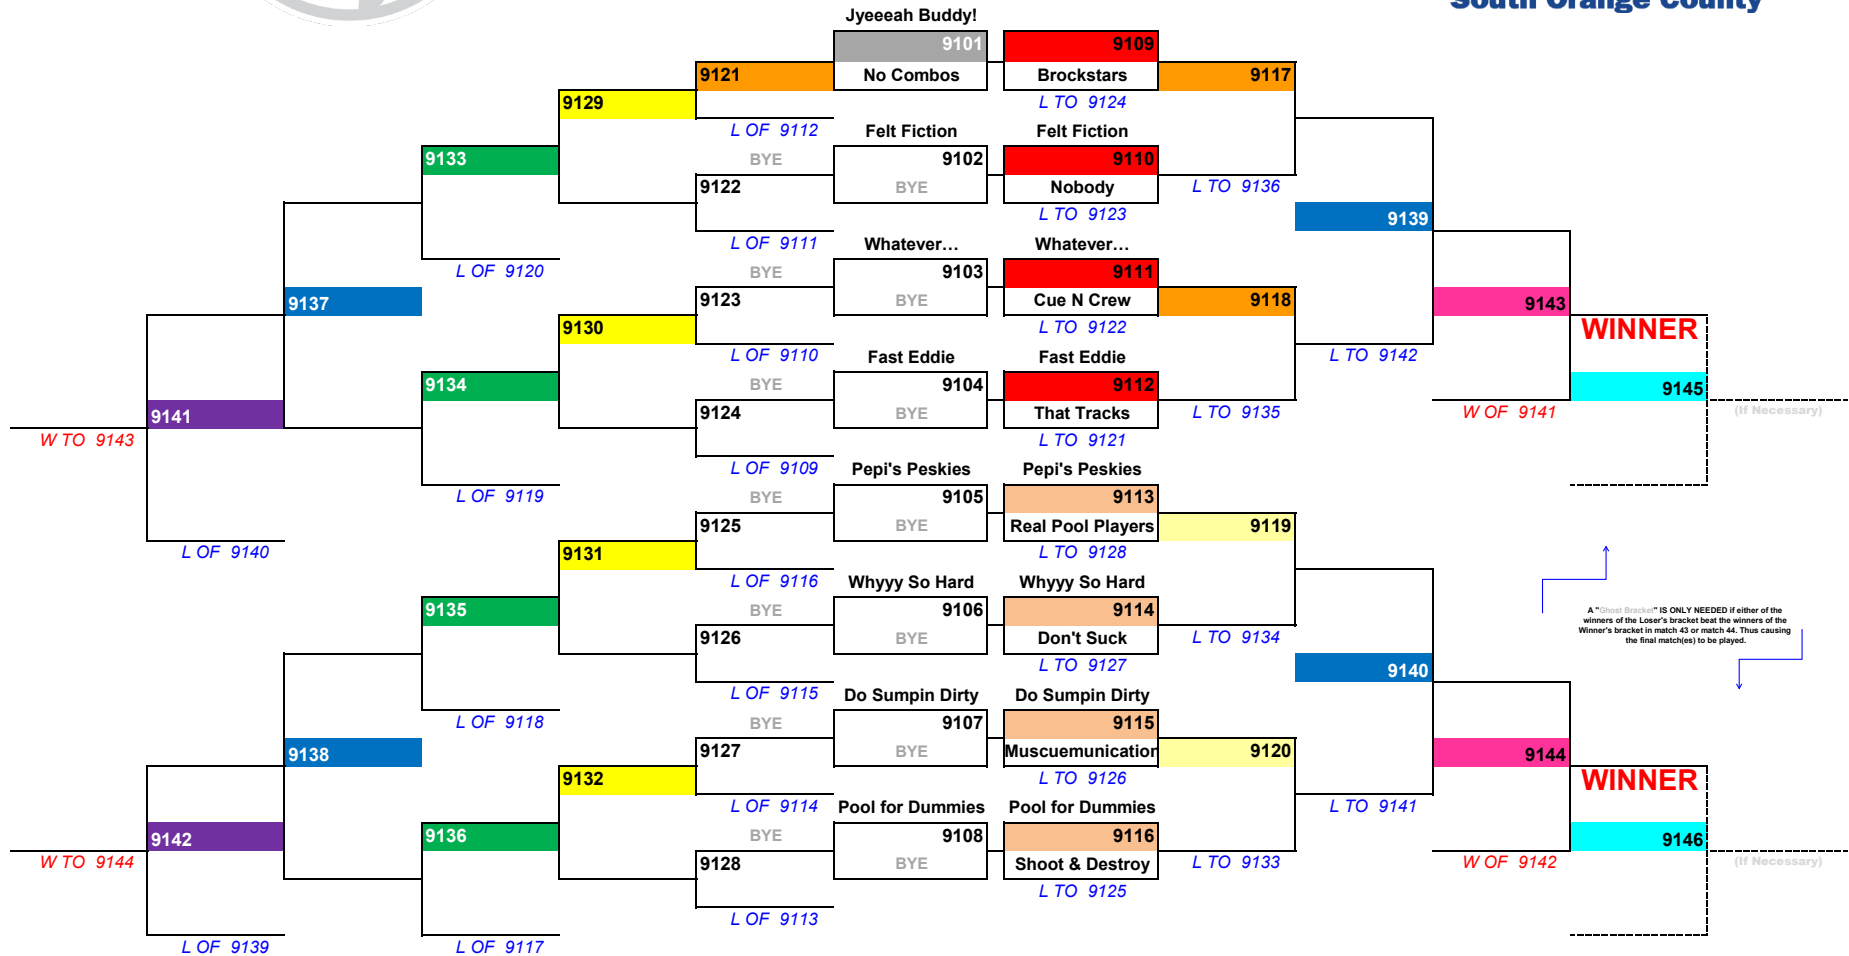

2024 9-Ball World Qualifier

Round	Date, Time	Pepi's Match #s			
1	FRI - June 14th 7:00pm	9101			
1	Sat - June 15th 8:00am	9109	9110	9111	9112
2	Sat - June 15th 12:00pm	**9117	**9118	**9121	
3	Sat - June 15th 4:00pm	9129	9130	9131	9132
4	Sat - June 15th 8:00pm	9133	9134	9135	9136
5	Sun - June 16th 9:00am	9137	9138	9139	9140
6	Sun - June 16th 12:30pm	**9141	**9142	** Split Tables	
7	Sun - June 16th 3:00pm	9143	9144	FINALS	
8	Sun - June 16th 7:00pm	*9145	*9146	*only if hot seat losses	

Round	Date, Time	Blue Dolphin Mch #s			
1	Sat - June 15th 12:00pm	9113	9114	9115	9116
2	Sat - June 15th 4:00pm	**9119	**9120		

2 Winners Advance To The